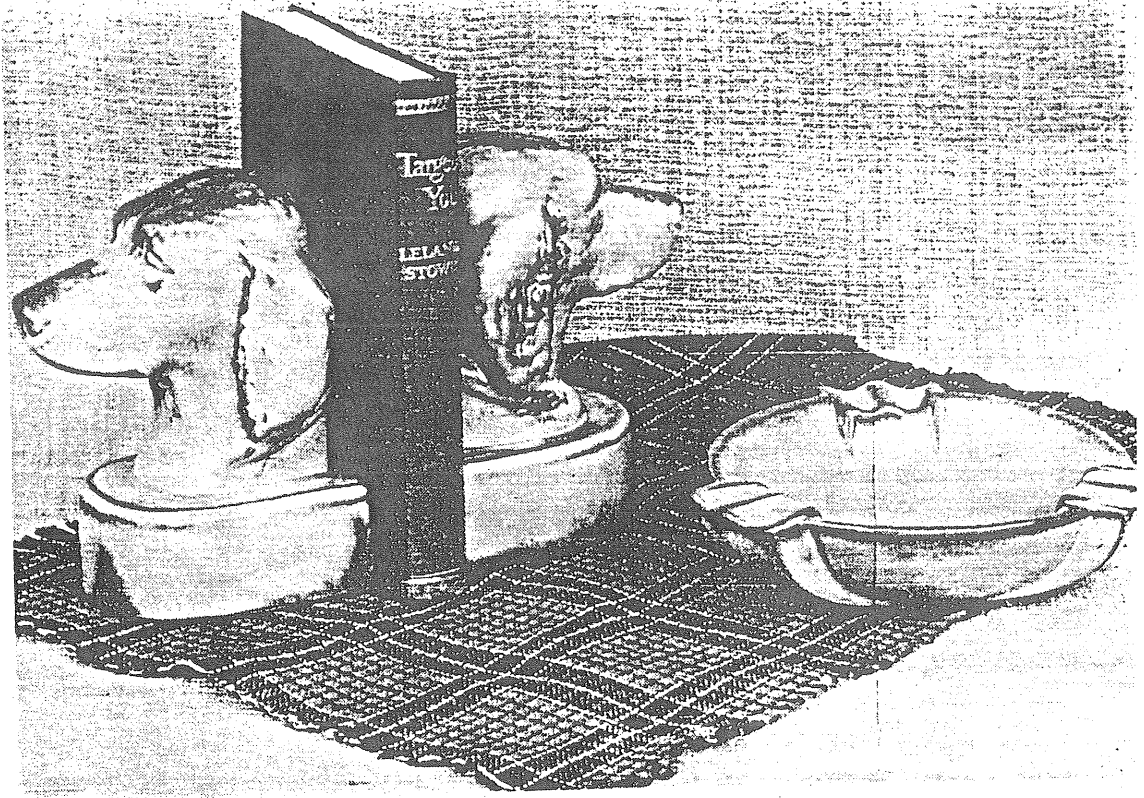

# Irish Setter BOOK ENDS with Large Round ASH TRAY

Both felted to protect  
furniture.

Colors: Prairie Green  
Desert Gold  
Onyx Black  
Sorghum Brown

8" Ash Tray  
\$1.00

Book Ends  
\$2.00

The Set \$2.75