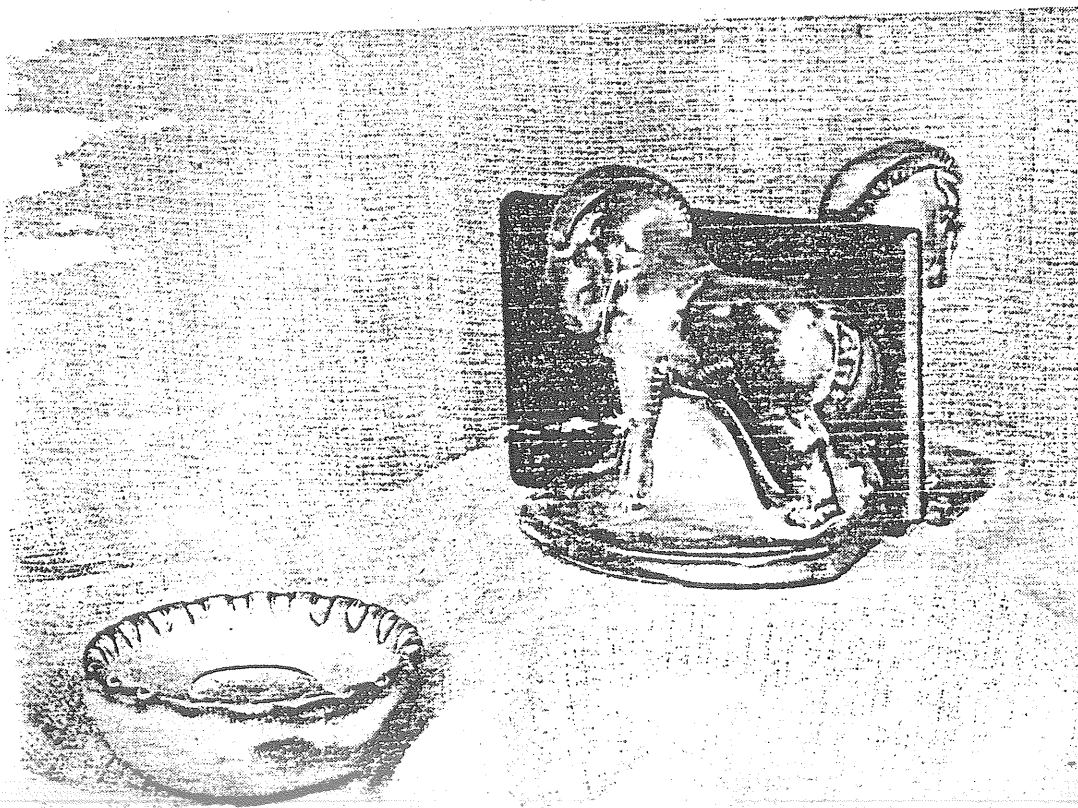

**Smartly
Sculptured
HORSE
BOOK ENDS**

with round ASH TRAY,
designed to prevent burn-
ing cigarette from falling
on furniture.

Felted.

Colors: Prairie Green
Desert Gold
Onyx Black

Ash Tray
$1.00

Book Ends
$2.00

The Set $2.75