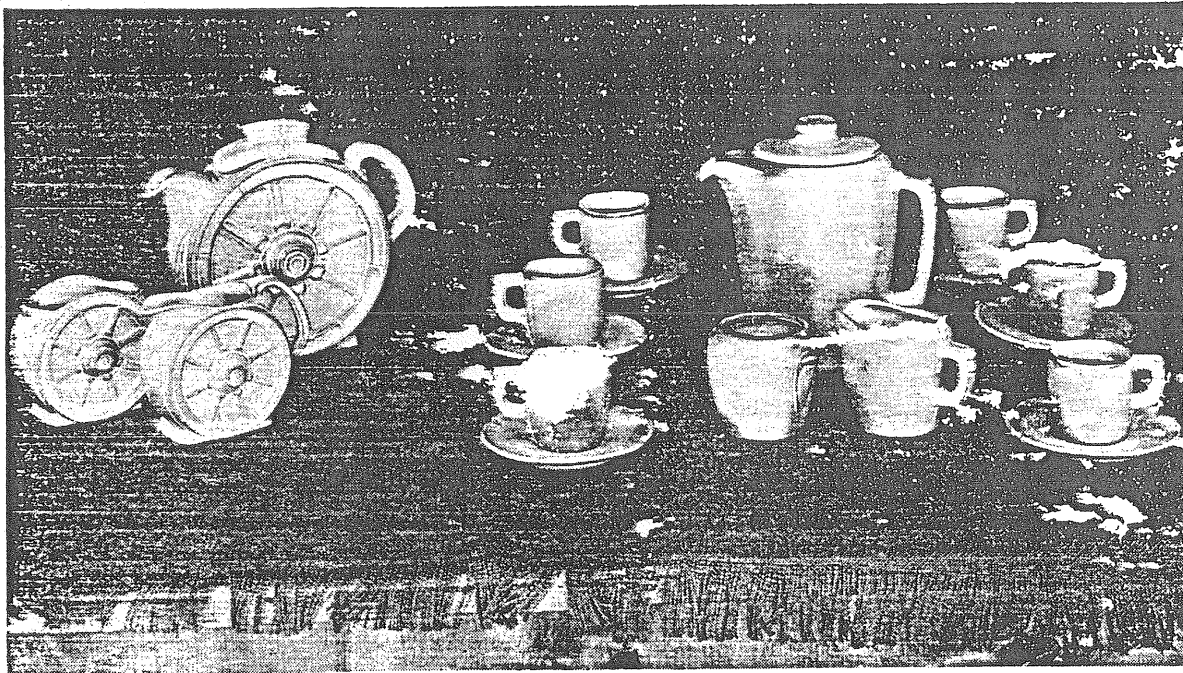

JUICE SET

24-ounce Juice Pitcher
Six 4-ounce Juice Tumblers

$2.00 Set

BREAKFAST SET

1-quart Pitcher with matching
Sugar and Creamer.

$1.75 Set

Colors: Prairie Green
Desert Gold
Red Bud
Clay Blue
Sorghum Brown
Onyx Black
White Sand