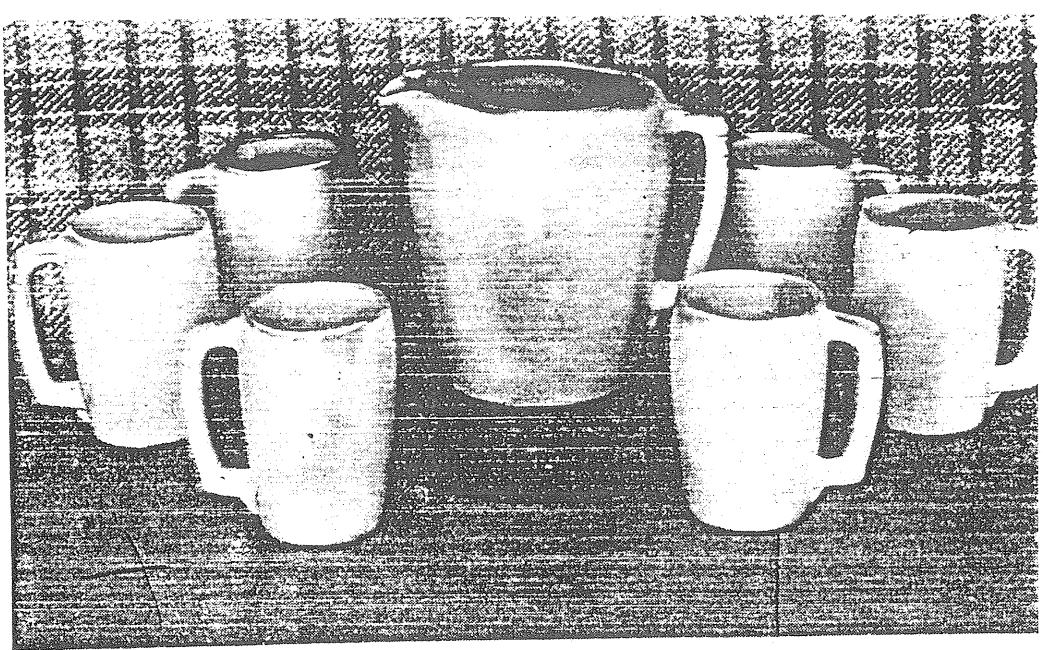

~~7.00~~  
~~\$6.80~~ Per Set

**ANY SPORTSMAN**

will proudly own and use  
this attractive beverage set.

Six 16-ounce Mugs  
and 3-quart Pitcher.

Colors: Prairie Green  
Desert Gold  
Clay Blue

**\$5.00 Per Set**