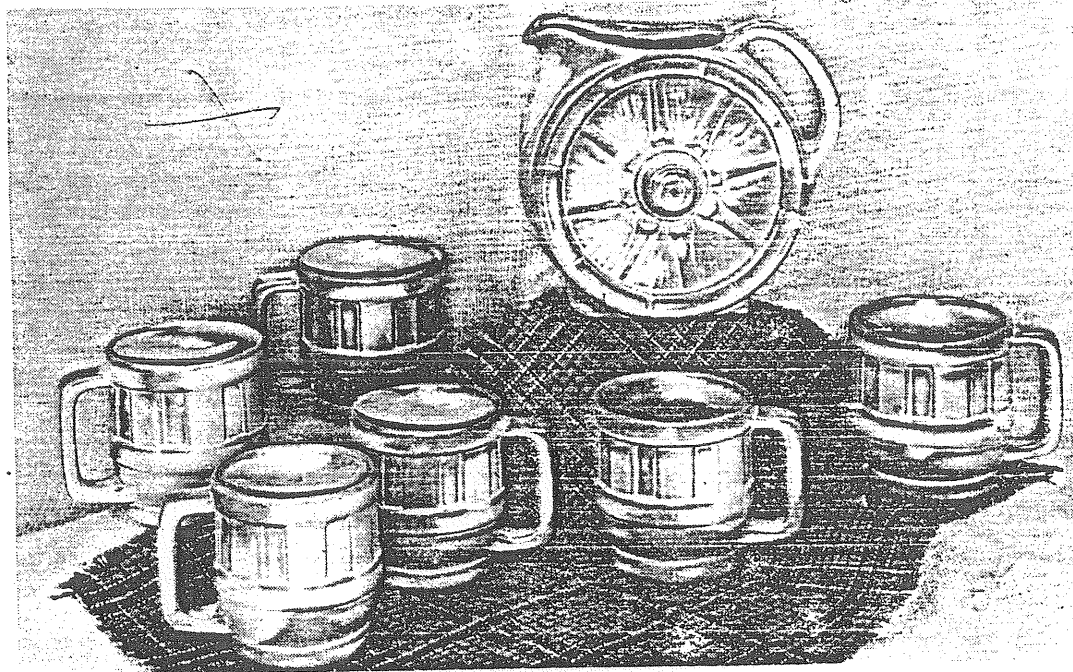

X

X

**FRANKOMA
WAGON WHEEL
BEVERAGE SET**

Ever popular for HOME or
BARBECUE.

2-quart Pitcher and
Six 16-ounce Mugs

Colors: Prairie Green
Desert Gold
Clay Blue

$4.50 Per Set

**MAYAN - AZTEC
DESIGN**

This 2-quart Pitcher with the
six 16-ounce Mugs is a gift
any family will enjoy for
years.

Colors: Prairie Green
Desert Gold
White Sand

$4.50 Per Set