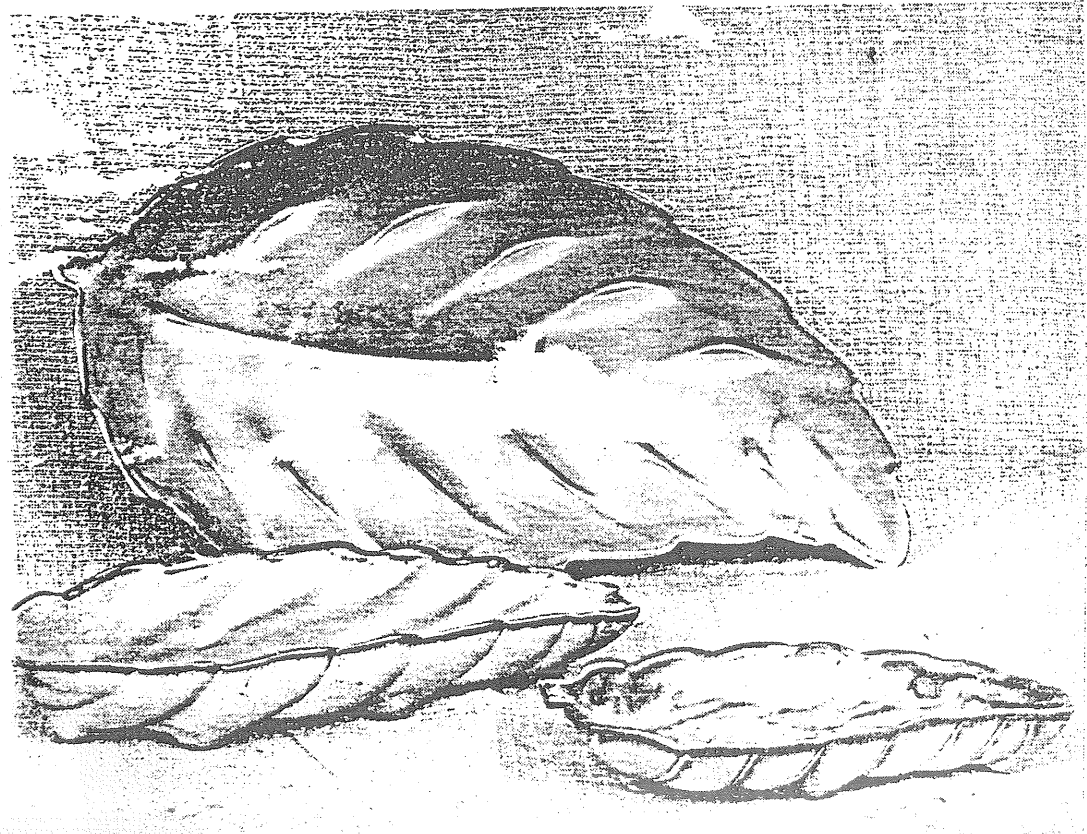

**Set of Three
LEAVES**

7", 12", and 17". Used
for **FLOWERS, FRUIT,
SALADS, and BAKING.**

**GUARANTEED
OVENPROOF**

Colors: Prairie Green
Desert Gold
Onyx Black
Sorghum Brown
Red Bud
Clay Blue
White Sand

$4.00—Set of 3