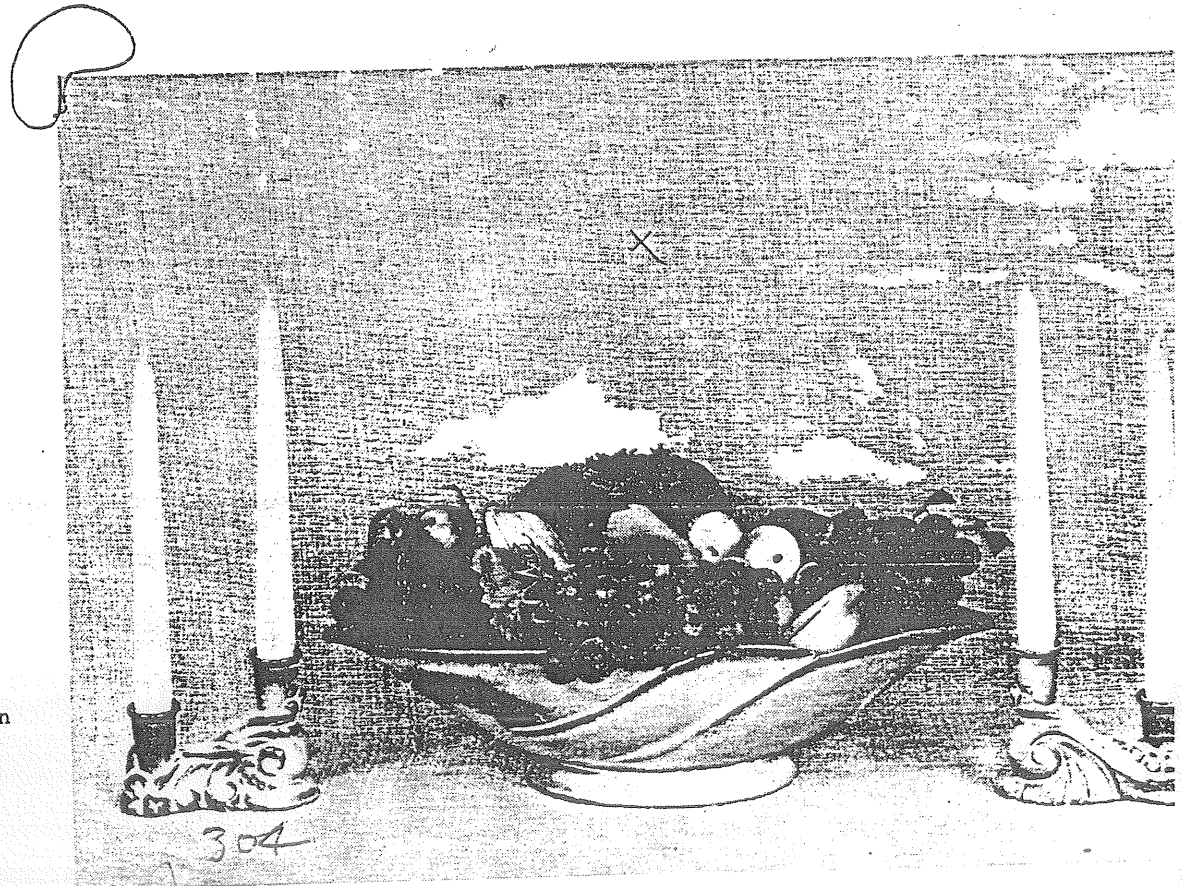

CONSOLE SET

18" Bowl with double
Candle Holders.

For Fruit or Flowers.

Colors: Prairie Green
Desert Gold
Onyx Black
Clay Blue
Red Bud
Sorghum Brown
White Sand

$3.75 Per Set