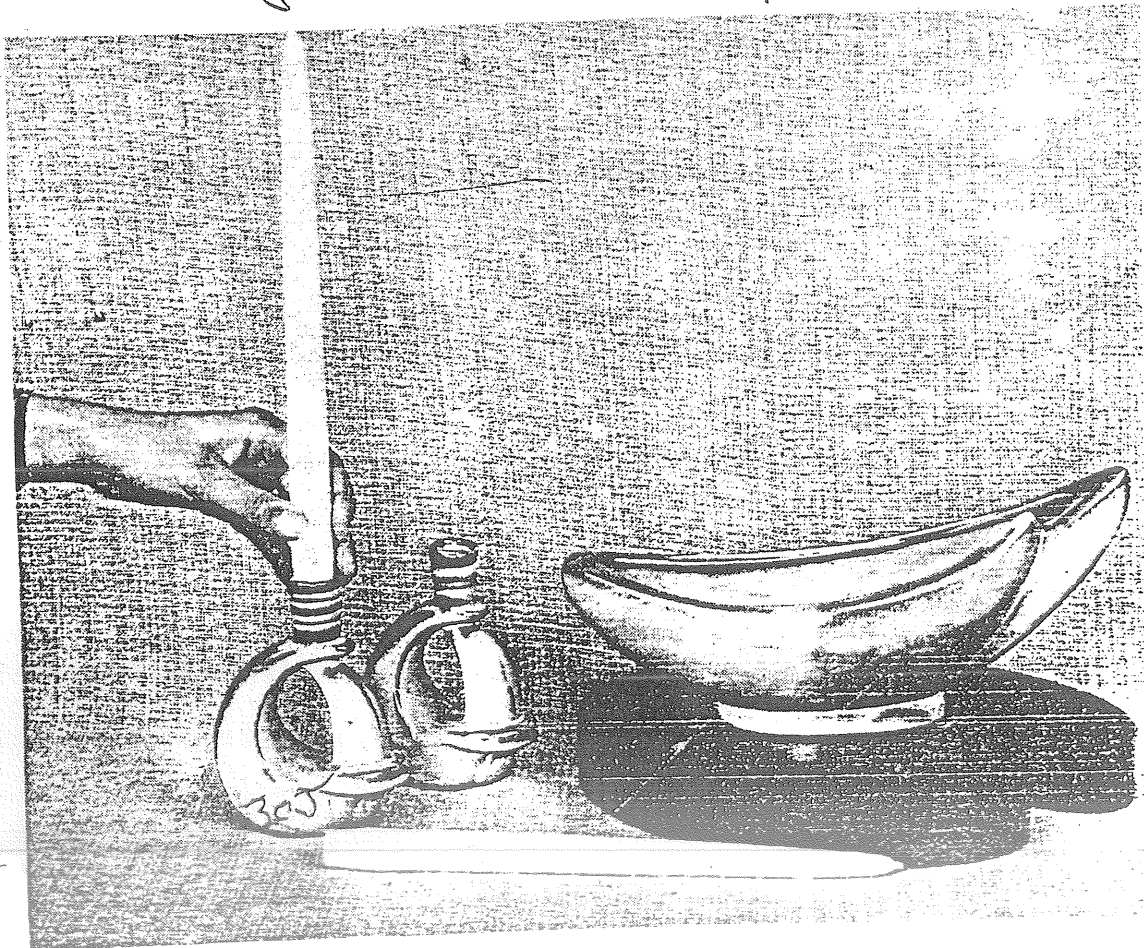

$2.50 Per Set