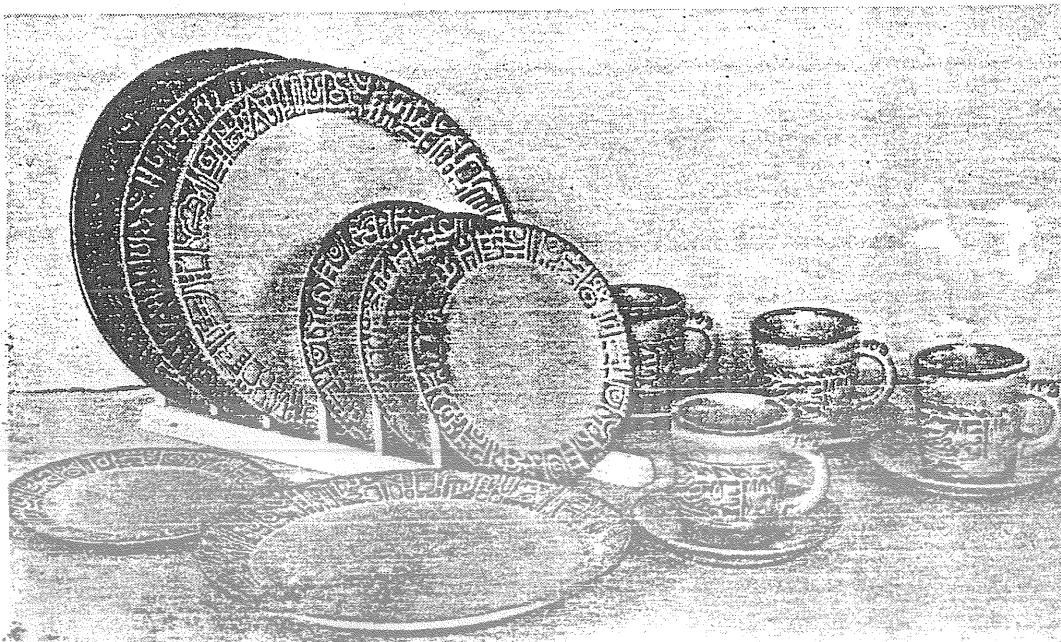

MAYAN - AZTEC PATTERN

Serviceable Pottery Dishes

with classic designs from
ancient Indian hieroglyphics.

16-piece starter set

4 10½" Plates   4 Cups

4 7" Plates   4 Saucers

Colors: Prairie Green
Desert Gold
White Sand

~~7.00~~
~~$6.80~~ Per Set