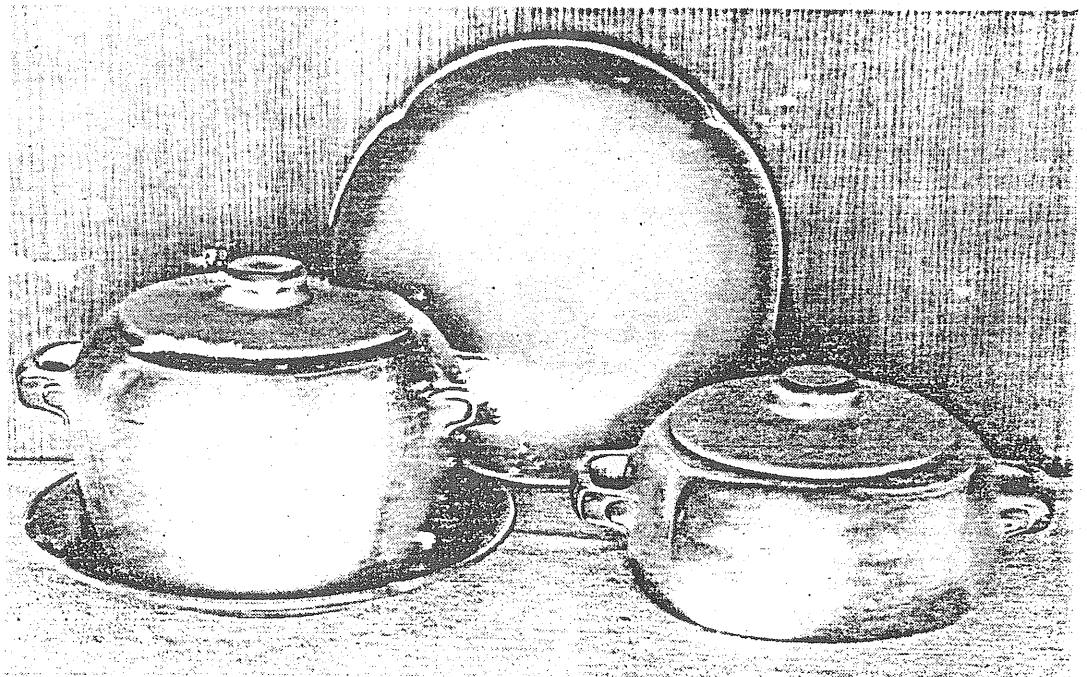

OKLAHOMA PLAINSMAN BAKER SETS

Food baked in POTTERY
BAKERS is the "Talk of the
Table."

Colors: Prairie Green
Desert Gold
Clay Blue

2-qt. Casserole
and Plate $2.25

3-qt. Casserole
and Plate $2.75

Complete 4-pc. Set $4.75