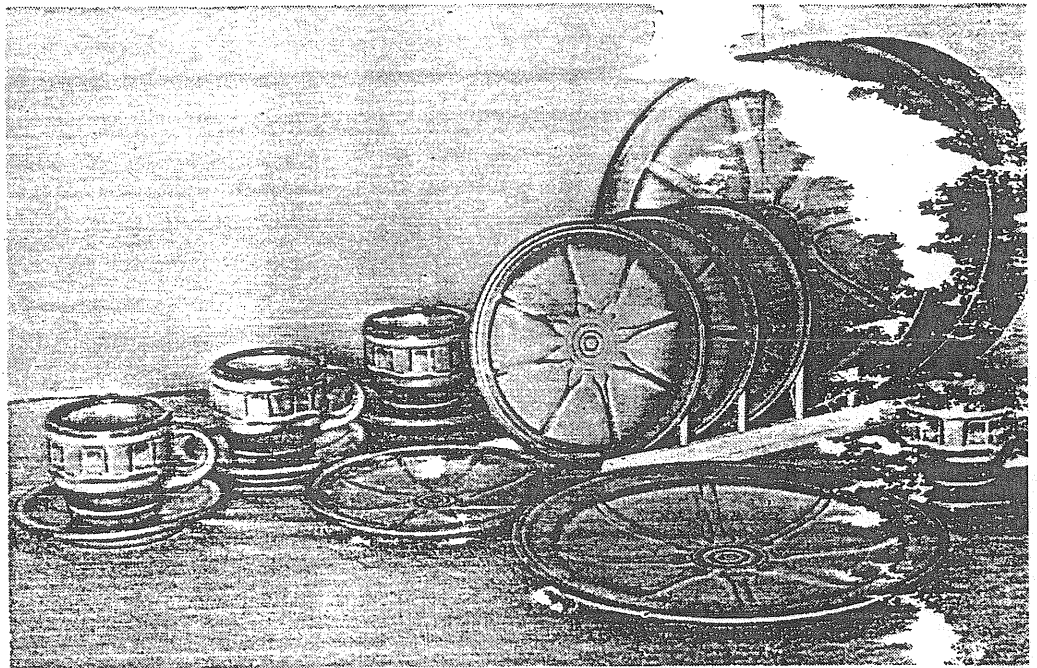

WAGON WHEELS

Romance of the Southwest
lives on with pride in
FRANKOMA POTTERY
DISHES

16-piece starter set

4 10½" Plates   4 Cups

4 7" Plates   4 Saucers

Colors: Prairie Green
Desert Gold
Clay Blue

~~7.00~~
~~$6.80~~ Per Set