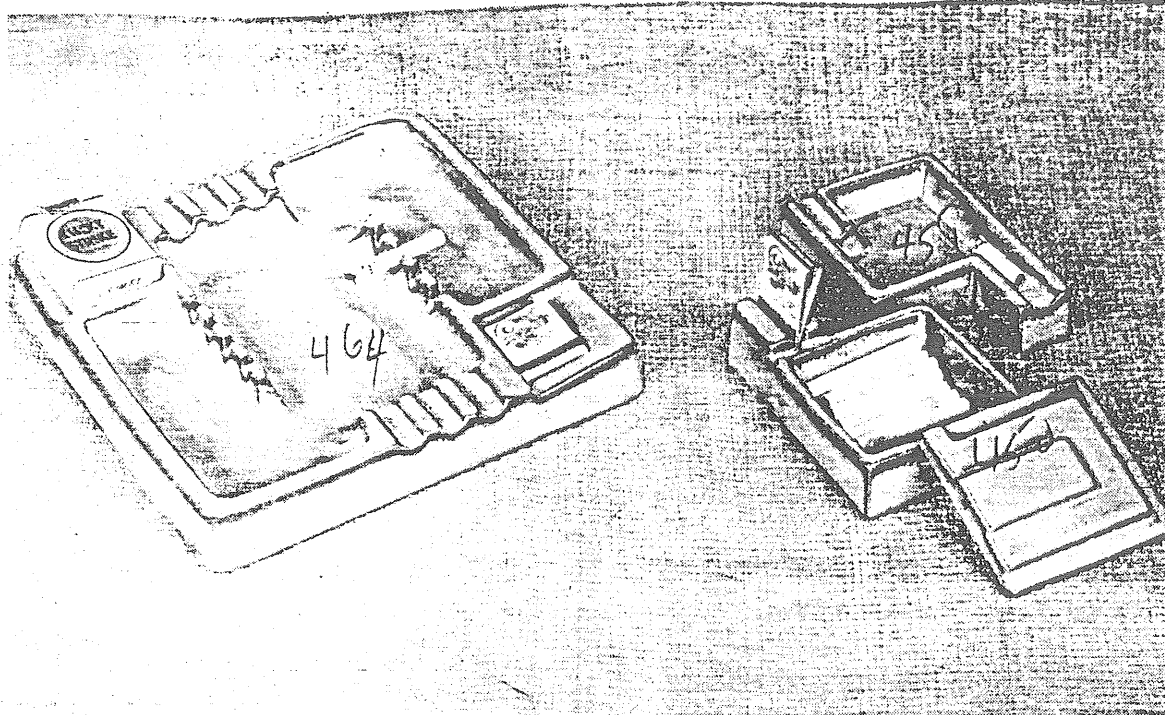

### MAYAN - AZTEC COFFEE SET

6-cup Pot  
Sugar and Creamer  
6 Cups  
6 Saucers

Colors: Prairie Green  
Desert Gold  
White Sand

\$5.75 Per Set

**LARGE MODERN ASH TRAY**

10 1/2" square. Furniture-protecting cigarette racks. Felted. Corners designed to hold packs of cigarettes and matches.